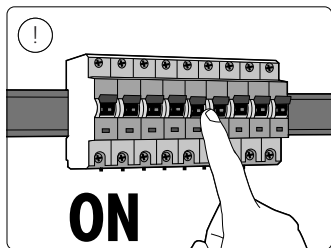

MIN 5 SEC

MAX 5 MIN

MAX  
6 m

Signify  
I.B.R.S. / C.C.R.I. Numéro 10461  
5600 VB Eindhoven,  
the Netherlands  
☎00800-74454775

© 2021 Signify Holding  
All rights reserved

[www.philips.com/lighting](http://www.philips.com/lighting)