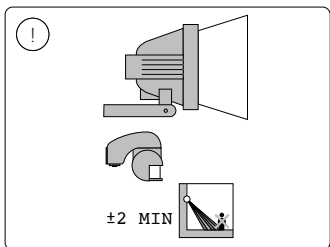

MIN 5 SEC

MAX 5 MIN

MAX  
6 m

Signify  
I.B.R.S. / C.C.R.I. Numéro 10461  
5600 VB Eindhoven,  
the Netherlands  
☎00800-74454775

© 2021 Signify Holding  
All rights reserved

[www.philips.com/lighting](http://www.philips.com/lighting)