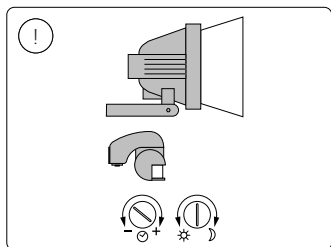

MIN 5 SEC

MAX 5 MIN

MAX  
6 m

Signify  
I.B.R.S. / C.C.R.I. Numéro 10461  
5600 VB Eindhoven,  
the Netherlands  
☎00800-74454775

© 2021 Signify Holding  
All rights reserved

[www.philips.com/lighting](http://www.philips.com/lighting)