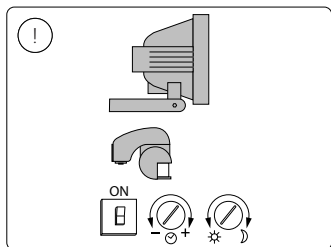

MIN 5 SEC

MAX 5 MIN

MAX  
6 m

Signify  
I.B.R.S. / C.C.R.I. Numéro 10461  
5600 VB Eindhoven,  
the Netherlands  
☎00800-74454775

© 2021 Signify Holding  
All rights reserved

[www.philips.com/lighting](http://www.philips.com/lighting)