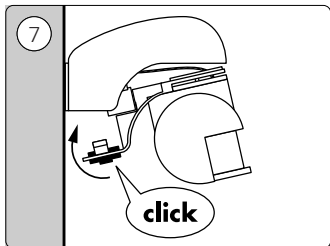

MIN 5 SEC

MAX 5 MIN

MAX  
6 m

Signify  
I.B.R.S. / C.C.R.I. Numéro 10461  
5600 VB Eindhoven,  
the Netherlands  
☎00800-74454775

© 2021 Signify Holding  
All rights reserved

[www.philips.com/lighting](http://www.philips.com/lighting)